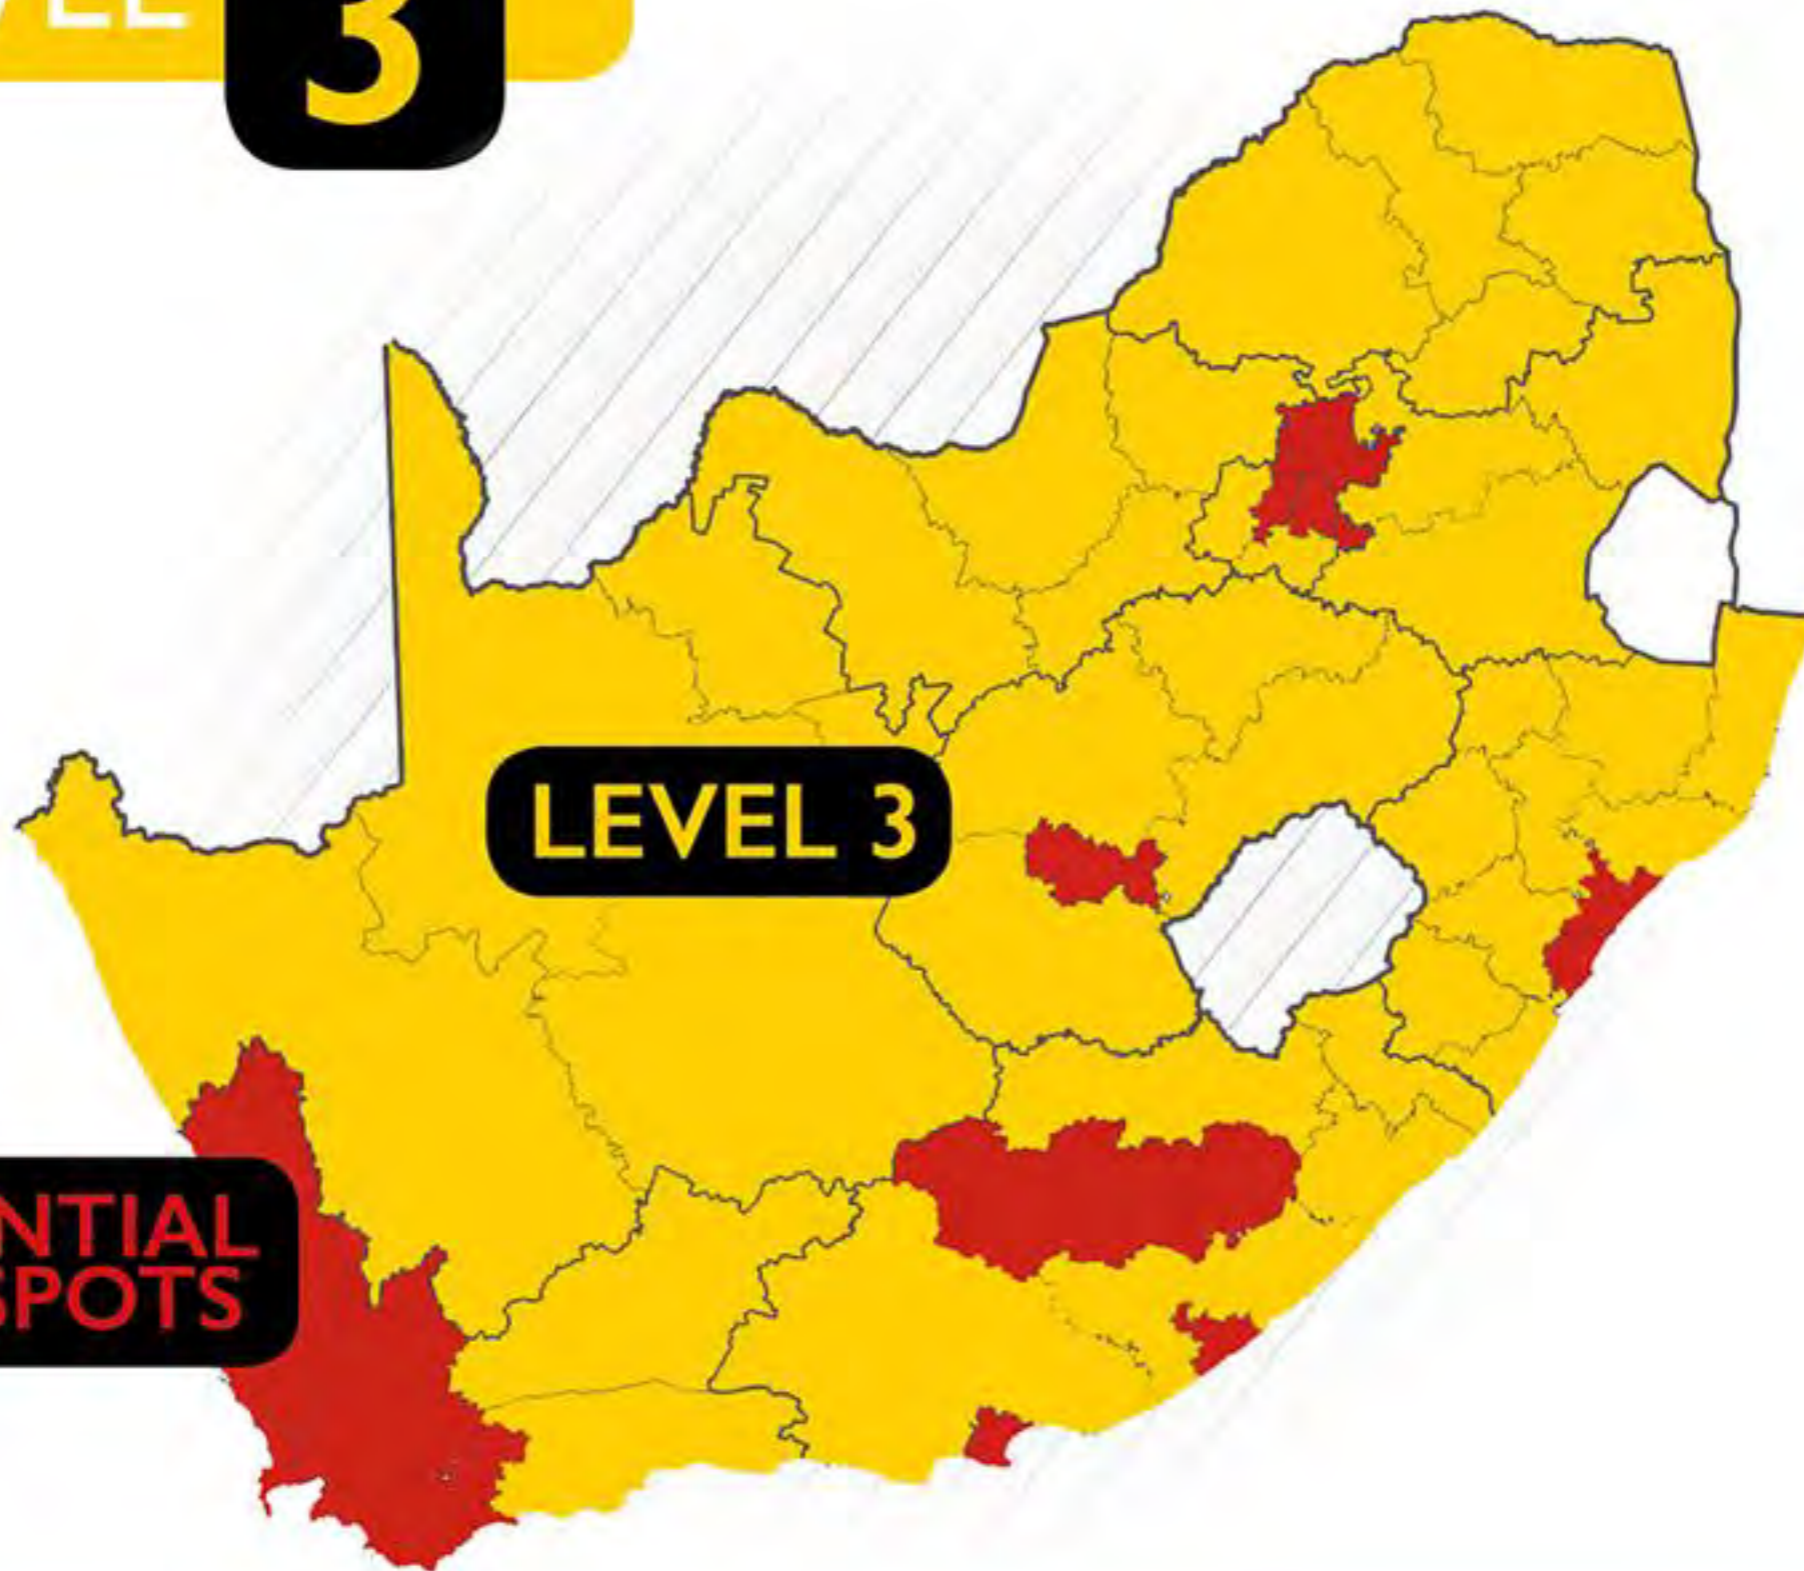

✓ Maximum of 50 congregants with record of attendees .

**STAY  
SAFE**

SAVE SOUTH AFRICA

REPUBLIC OF SOUTH AFRICA

LEVEL

3

# CONSULTATIONS

SAVE SOUTH AFRICA

REPUBLIC OF SOUTH AFRICA

LEVEL

3

84

DAYS  
SINCE  
FIRST  
CASE

LEVEL

3

POTENTIAL  
HOTSPOTS

**STAY  
SAFE**

SAVE SOUTH AFRICA

REPUBLIC OF SOUTH AFRICA

LEVEL

3

Maximum of 50 congregants with record of attendees .

**STAY  
SAFE**

SAVE SOUTH AFRICA

REPUBLIC OF SOUTH AFRICA

LEVEL

3

COVID-19 has hit hard on all South Africans, particularly those who are **vulnerable**